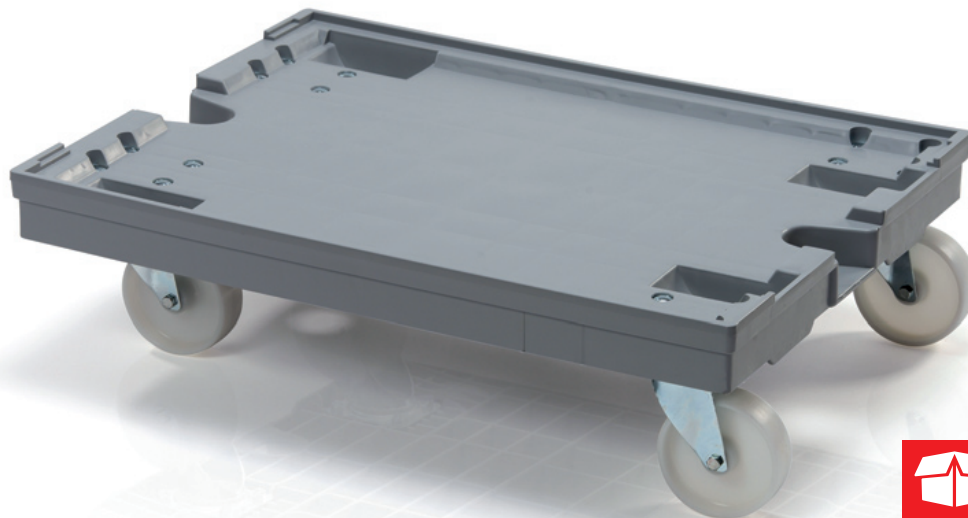

AVAILABLE FROM ONE PIECE!
← No minimum purchase.

TRANSPORT TROLLEYS

Dimensions (cm)	Article number	Product name	Number of pieces / pal.
80 x 60 x 20	980500	Transport trolleys – 2 steering wheels – polyamide wheels	24
80 x 60 x 20	980515	Transport trolleys – 2 steering rubber wheels	24
80 x 60 x 20	980505	Transport trolleys – 2 steering rubber wheels with stop	24
80 x 60 x 20	980501	Transport trolleys – 4 steering wheels – polyamide wheels	24
80 x 60 x 20	980510	Transport trolleys – 2 steering rubber wheels	24