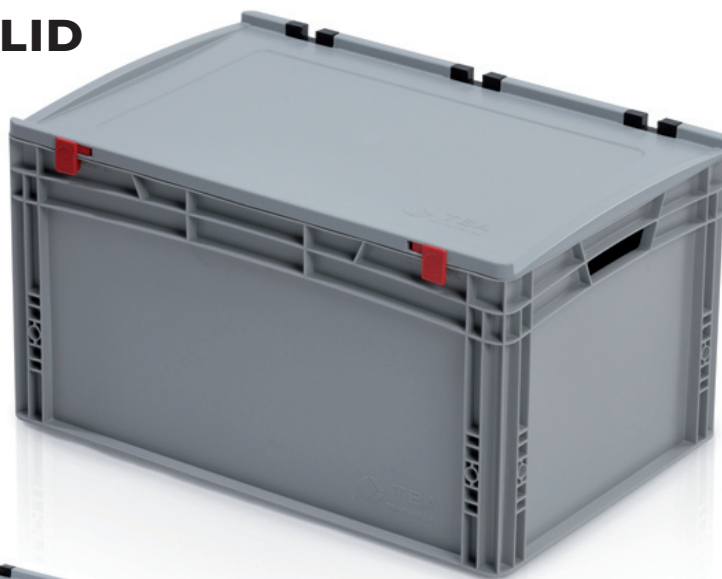

EURO CONTAINERS WITH LID

ALWAYS PERFECTLY SAFE

- Perfectly stackable
- Variations of closed or open handles
- Containers have a food contact certificate
- Possibility of printing

AVAILABLE FROM ONE PIECE!

No minimum purchase.

MADE IN
TBA

EURO CONTAINERS WITH LID

Dimensions (cm)	Article number	Product name	Number of pieces / pal.
20 x 15 x 13,5	966983	Euro container with lid	640
30 x 20 x 13,5	966985	Euro container with lid	320
30 x 20 x 18,5	966987	Euro container with lid	224
40 x 30 x 13,5	967100	Euro container with lid closed handles	160
40 x 30 x 18,5	967110	Euro container with lid	112
40 x 30 x 18,5	967111	Euro container with lid closed handles	112
40 x 30 x 23,5	967120	Euro container with lid	80
40 x 30 x 23,5	967121	Euro container with lid closed handles	80
40 x 30 x 28,5	967130	Euro container with lid	64
40 x 30 x 28,5	967131	Euro container with lid closed handles	64
40 x 30 x 33,5	967140	Euro container with lid	56
40 x 30 x 33,5	967141	Euro container with lid closed handles	56

Dimensions (cm)	Article number	Product name	Number of pieces / pal.
60 x 40 x 9	967150	Euro container with lid	136
60 x 40 x 13,5	967160	Euro container with lid	80
60 x 40 x 13,5	967161	Euro container with lid closed handles	80
60 x 40 x 18,5	967170	Euro container with lid	56
60 x 40 x 18,5	967171	Euro container with lid closed handles	56
60 x 40 x 23,5	967180	Euro container with lid	40
60 x 40 x 23,5	967181	Euro container with lid closed handles	40
60 x 40 x 28,5	967190	Euro container with lid	32
60 x 40 x 28,5	967191	Euro container with lid closed handles	32
60 x 40 x 33,5	967200	Euro container with lid	28
60 x 40 x 33,5	967201	Euro container with lid closed handles	28
60 x 40 x 43,5	967210	Euro container with lid	20
60 x 40 x 43,5	967211	Euro container with lid closed handles	20
80 x 60 x 13,5	966010	Euro container with lid	40
80 x 60 x 23,5	966020	Euro container with lid	20
80 x 60 x 23,5	966021	Euro container with lid closed handles	20
80 x 60 x 33,5	966030	Euro container with lid	14
80 x 60 x 33,5	966031	Euro container with lid closed handles	14
80 x 60 x 43,5	966040	Euro container with lid	10
80 x 60 x 43,5	966041	Euro container with lid closed handles	10