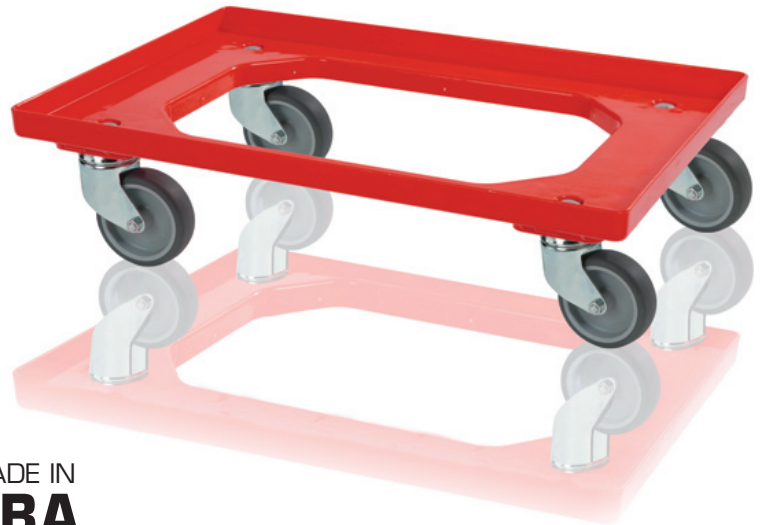

IMMEDIATELY AVAILABLE

No minimum purchase.

TRANSPORT TROLLEYS

TRANSPORT TROLLEYS SIMPLE SOLUTION FOR MANIPULATION

- Dimensions for one 60x40 cm crate or two 30x40 cm crates
- Quiet operation
- High quality wheels
- Perfect stability
- Made out of ABS