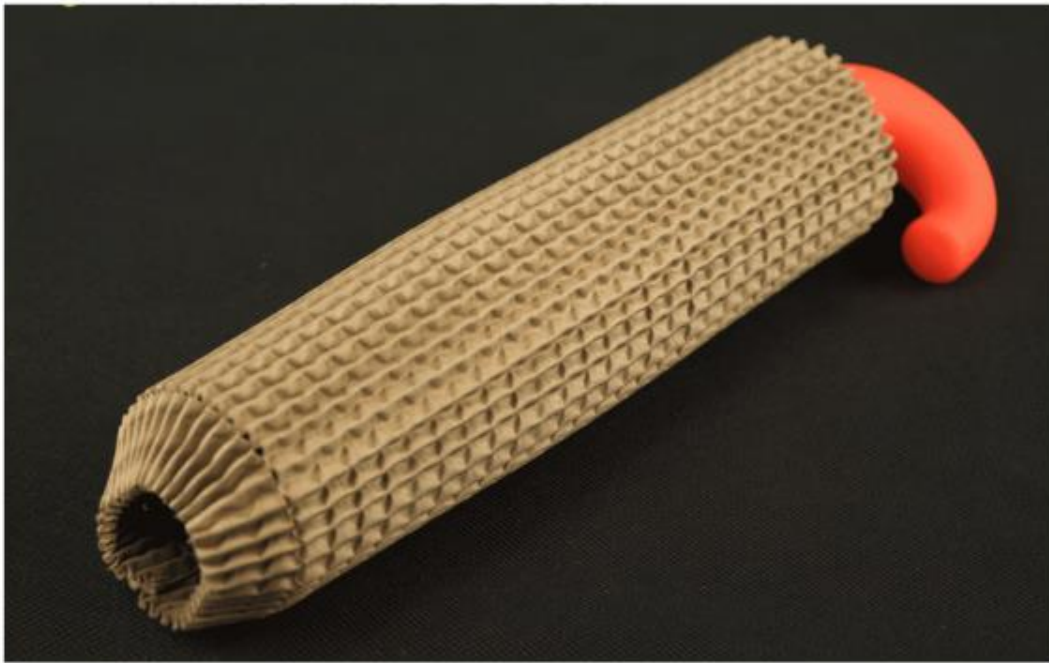

Between 5,5 and 6,5cm

**Mini**

**Custom**

**CUSTOMIZATION**

slivv

SEMI-CUT

**RECYCLED &  
RECYCLABLE**

FSC®