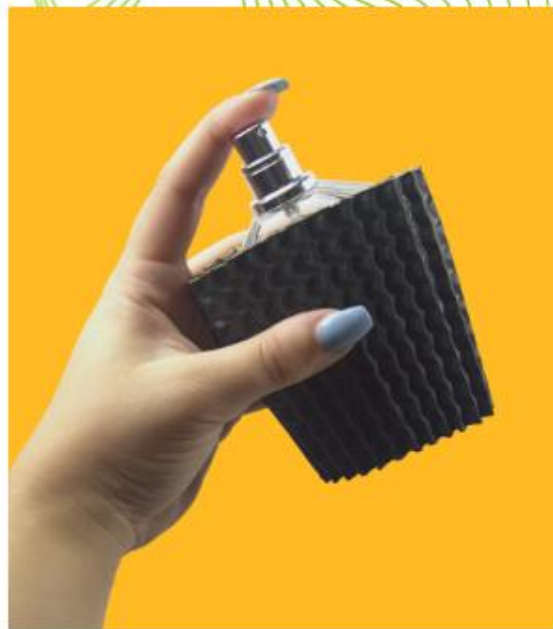

Between 5,5 and 6,5cm

**Mini**

**Custom**

**CUSTOMIZATION**

slivv

SEMI-CUT

**RECYCLED &  
RECYCLABLE**

FSC®