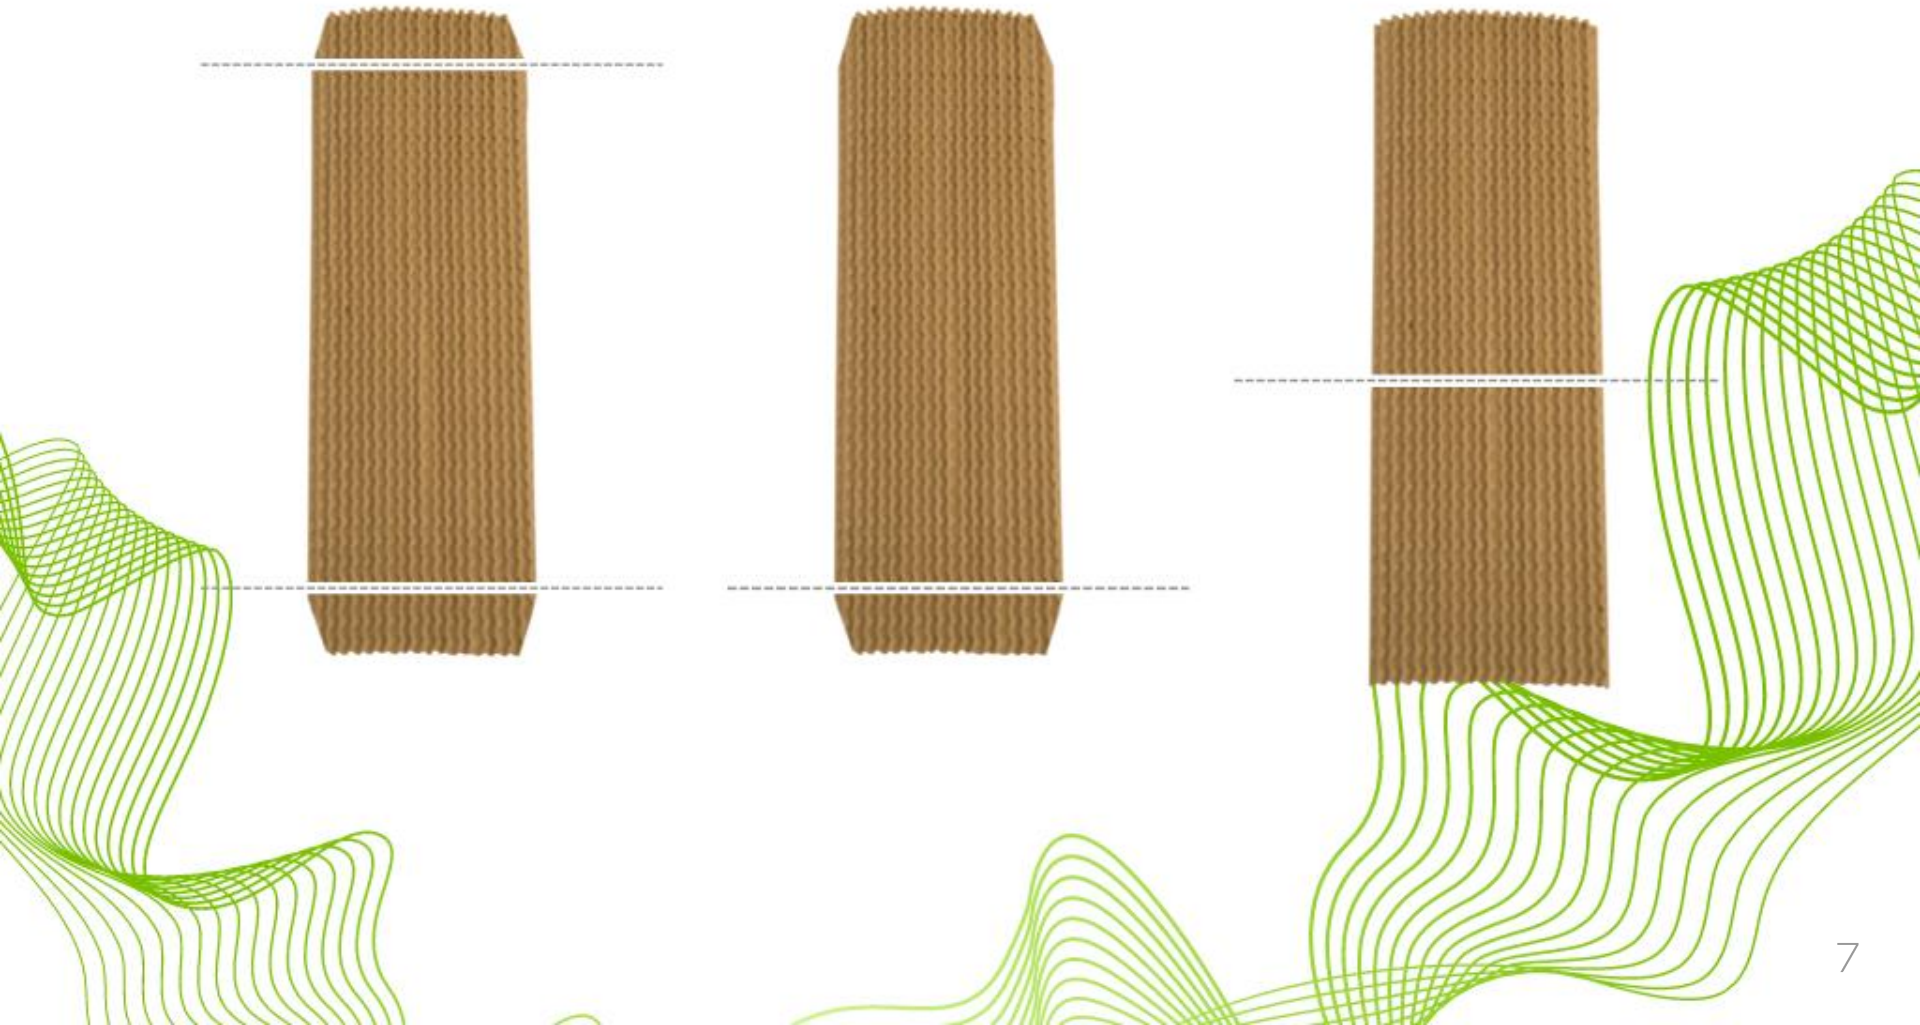

Between 5,5 and 6,5cm

**Mini**

**Custom**

**CUSTOMIZATION**

slivv

SEMI-CUT

**RECYCLED &  
RECYCLABLE**

FSC®