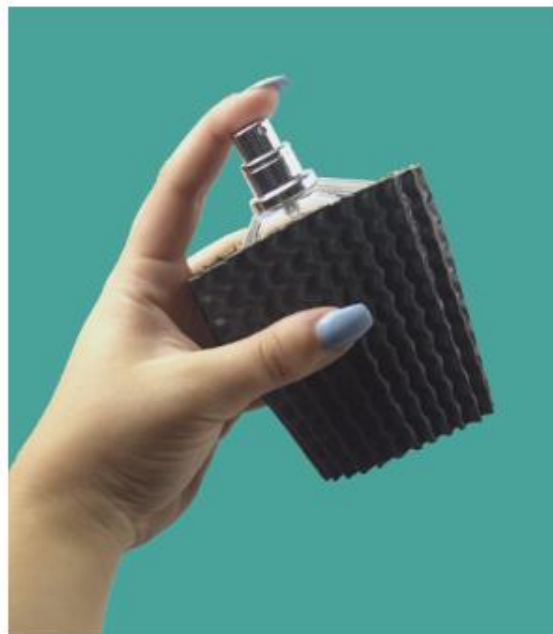

Between 5,5 and 6,5cm

**Mini**

**Custom**

**CUSTOMIZATION**

slivv

SEMI-CUT

**RECYCLED &  
RECYCLABLE**

FSC®