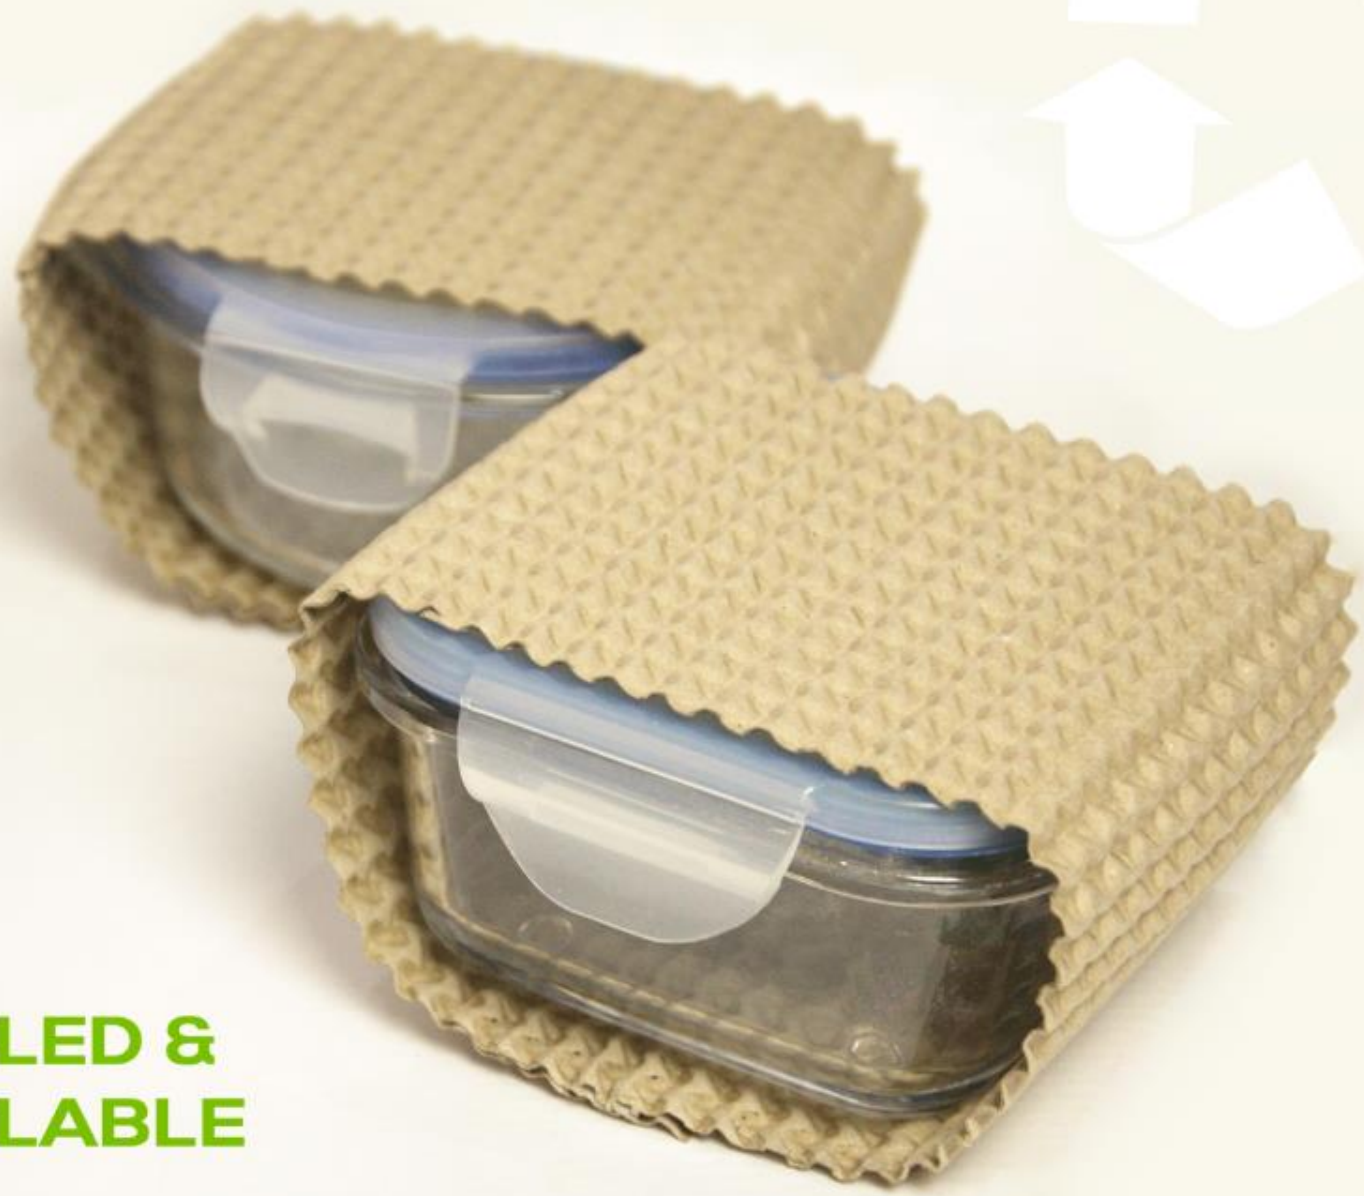

Between 5,5 and 6,5cm

**Mini**

**Custom**

**CUSTOMIZATION**

slivv

SEMI-CUT

**RECYCLED &  
RECYCLABLE**

FSC®